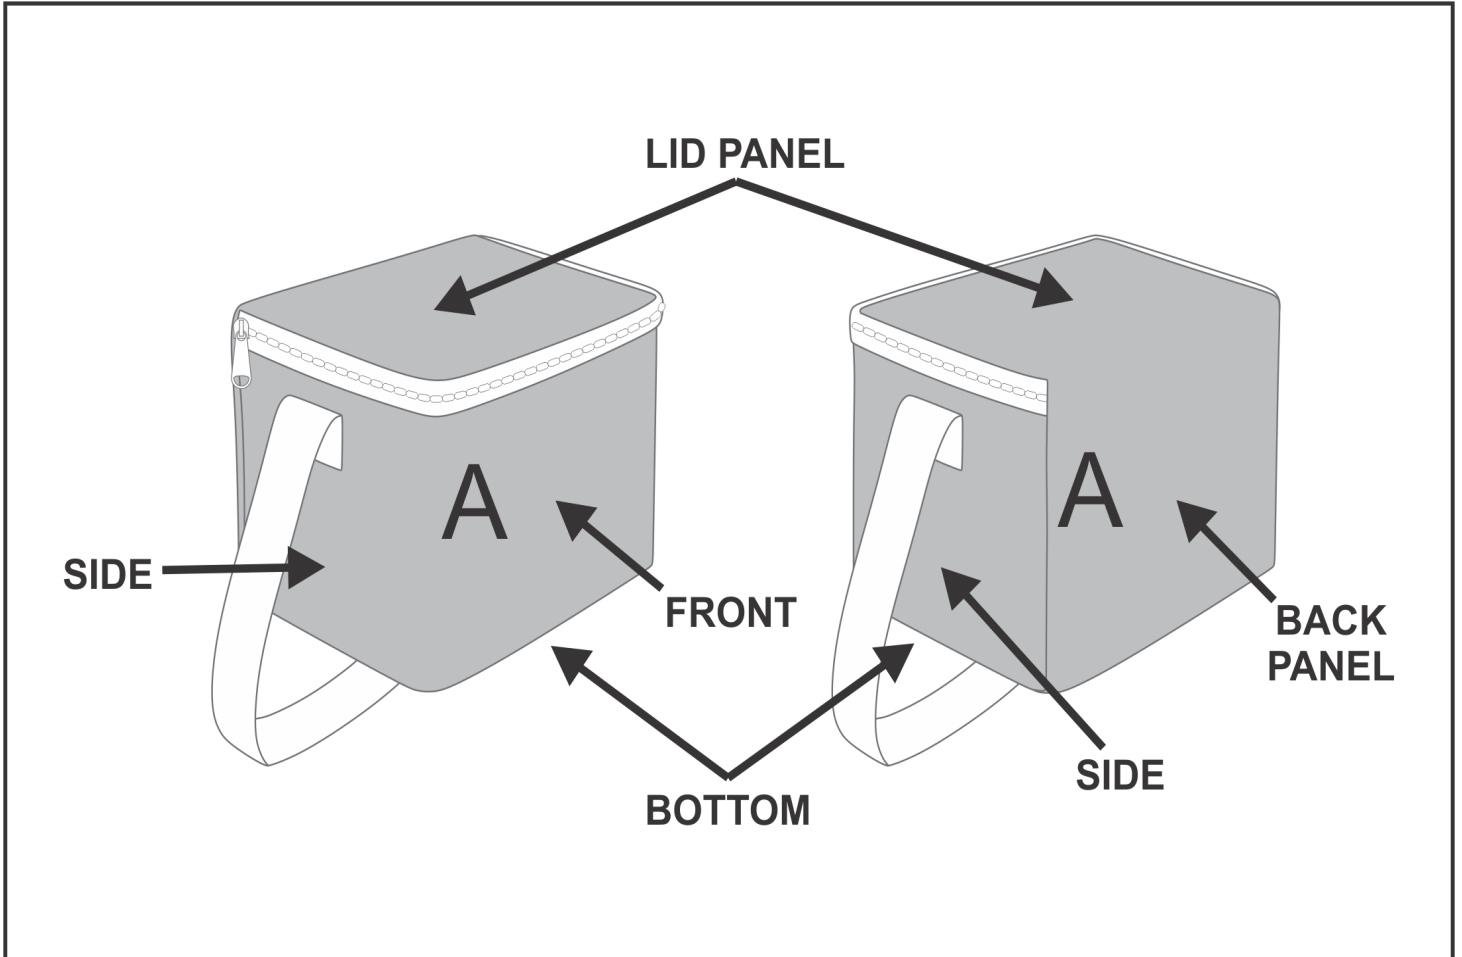

CC-HP-2-G

Hoppla Sea Port 6 Can Cooler

Need to know:

Includes 1-Position Sublimation (setup fees apply)

- Please Note: We cannot guarantee 100% logo Alignment on all Brandable Panels.

Branding Options:

Position	Branding Method (Branding Code)	No. of Colours	Dimension
A	Custom Sublimation A (CPSUB-A)	Full Colour	494mm wide x 669mm high